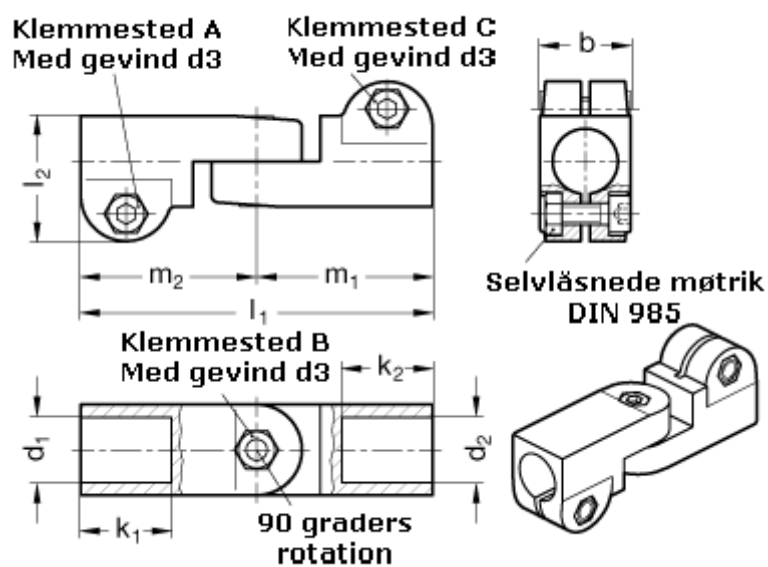

Article number: 20285B14B162SW

Description: E+G Swivel clamp connector joint
GN285-B14-B16-2-SW

Measures

$b = 25$

$m_1 = 48.5$

$d_1 = B14$

$m_2 = 48.5$

$d_2 = B16$

$d_3 = M 6$

$k_1 = 25$

$k_2 = 25$

$l_1 = 97$

$l_2 = 34.5$